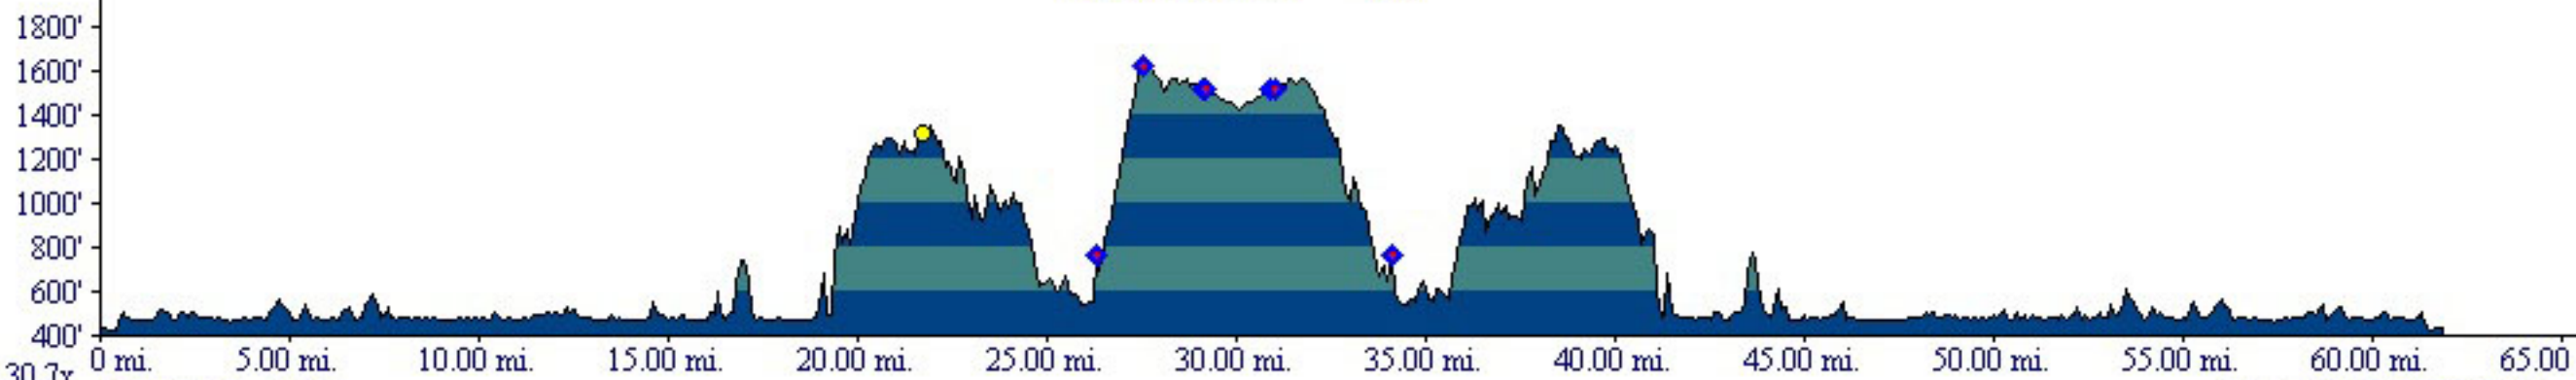

SNER elevation profile

075089 089 003 075

30.7x
●:21.76 mi., 1314'

Gain: +7317' -7317' = +0'